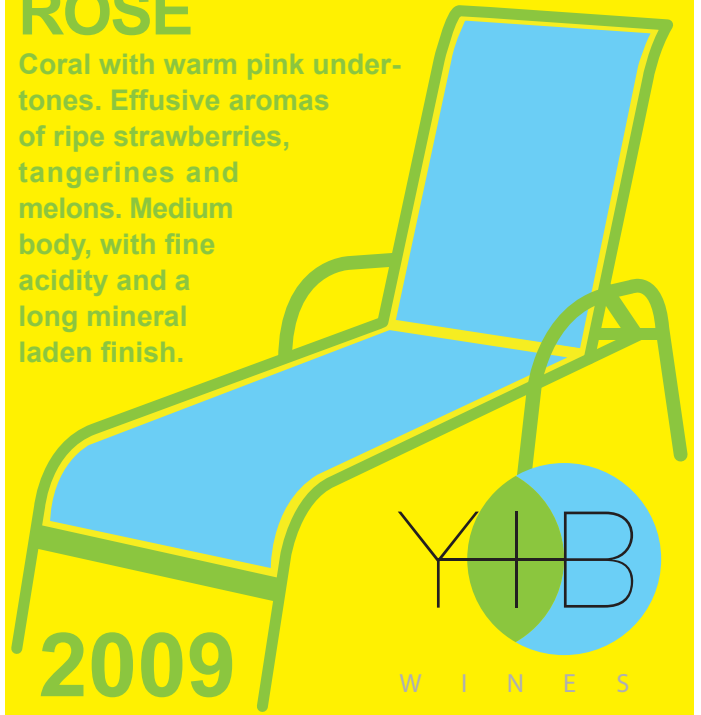

www.bacchusimportersltd.com

ROSE

Coral with warm pink under-
tones. Effusive aromas
of ripe strawberries,
tangerines and
melons. Medium
body, with fine
acidity and a
long mineral
laden finish.

2009

W I N E S