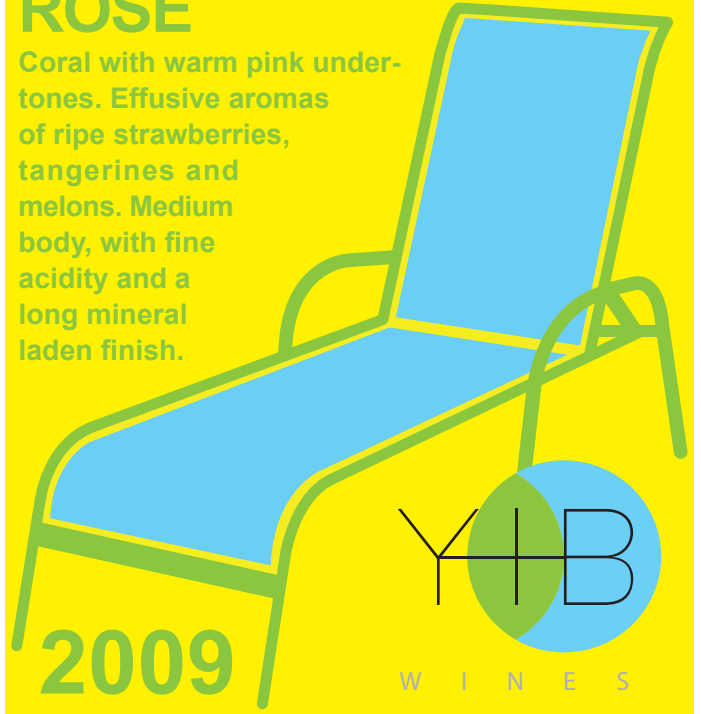

www.bacchusimportersltd.com

ROSE

Coral with warm pink under-
tones. Effusive aromas
of ripe strawberries,
tangerines and
melons. Medium
body, with fine
acidity and a
long mineral
laden finish.

2009

W I N E S